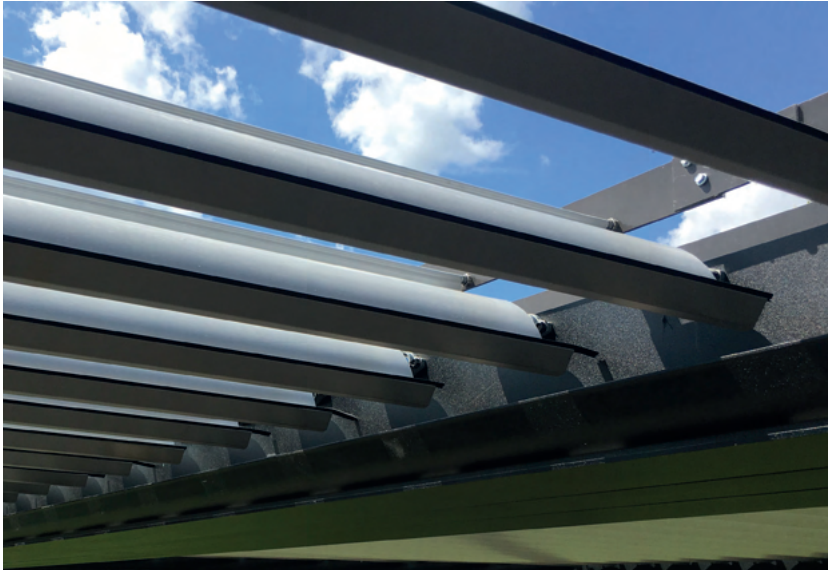

# INTRODUCTION

---

After many years of industry experience, significant research, and thorough development, we are proud to present the Sundance Louvered Roof. We carefully selected our materials including high-grade extruded aluminum that won't rust or corrode, industry leading powder coated paint that won't peel and is chip-resistant, and water-proof electronics to handle the toughest weather. Each system is structurally engineered to last in all climates.

## TONGUE AND GROOVE CEILING

---

The elegant flat bottom with a tongue and groove ceiling is a Sundance Louvered Roof exclusive. The double layered louvers prevents heat transmission to the covered area allowing your outdoor living spaces to remain fresh during hot days.

## EXCEPTIONAL FINISHES

---

The powder-coating process is the standard of excellence for quality and durability, and provides you with a no-maintenance product. The Sundance Louvered Roof comes in one of four standard colors. If desired they can be mixed and matched providing a contrast between the frame and the ceiling

Sundance Louvered Roofs are constructed using high-grade extruded aluminum designed to withstand winds up to 150mph and snow loads up to 60lbs per square foot. Along with being built to last, they are also designed with a trendy and modern look that perfectly accents contemporary establishments.