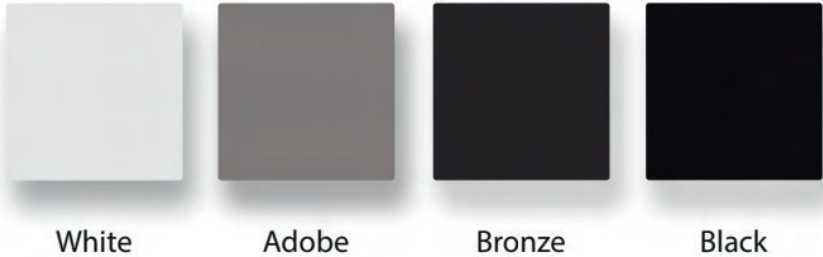

## EXCEPTIONAL FINISHES

---

The powder-coating process is the standard of excellence for quality and durability, and provides you with a no-maintenance product. The Sundance Louvered Roof comes in one of four standard colors. If desired they can be mixed and matched providing a contrast between the frame and the ceiling